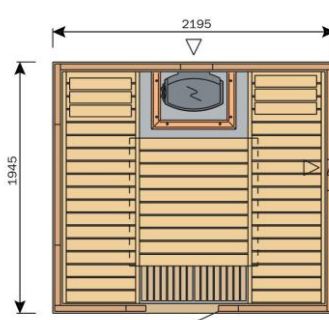

S3020H

The Finns do it better . . .

Sviluppi disponibili saune linea VARIANT
Floor plan saunas VARIANT line

S2222

S2222R

S2520

S2520R

S2520L